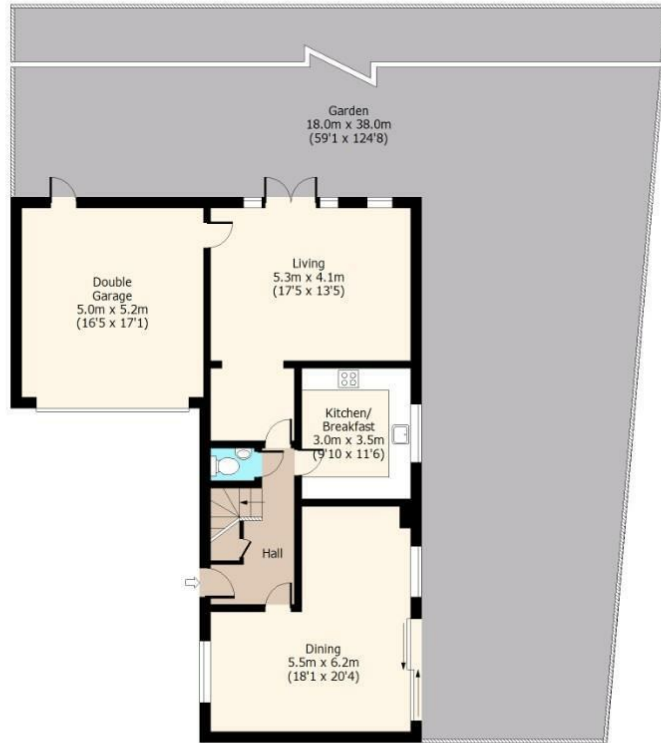

Thriffs Mead,

Ground Floor

First Floor

Approx. 57.78 Sq. meters (622 Sq. feet)